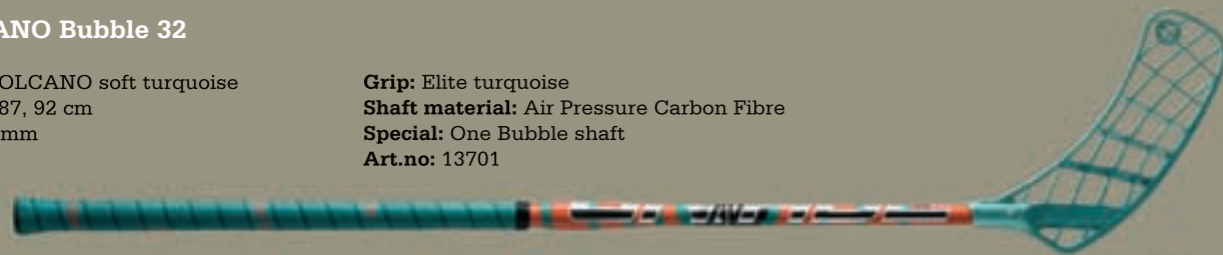

VOLCANO

VOLCANO Bubble 32

Blade: VOLCANO soft turquoise
Length: 87, 92 cm
Flex: 32 mm

Grip: Elite turquoise
Shaft material: Air Pressure Carbon Fibre
Special: One Bubble shaft
Art.no: 13701

VOLCANO 29

Blade: VOLCANO soft pink
Length: 92, 96, 100 cm
Flex: 29 mm