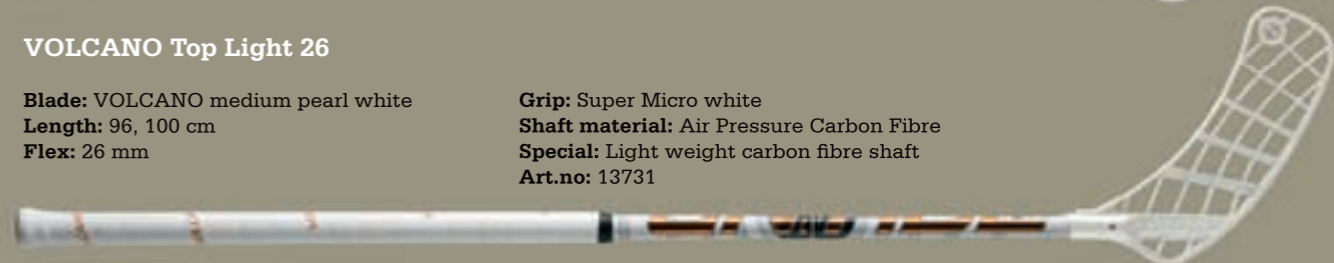

VOLCANO Top Light 26

Blade: VOLCANO medium pearl white
Length: 96, 100 cm
Flex: 26 mm

Grip: Super Micro white
Shaft material: Air Pressure Carbon Fibre
Special: Light weight carbon fibre shaft
Art.no: 13731