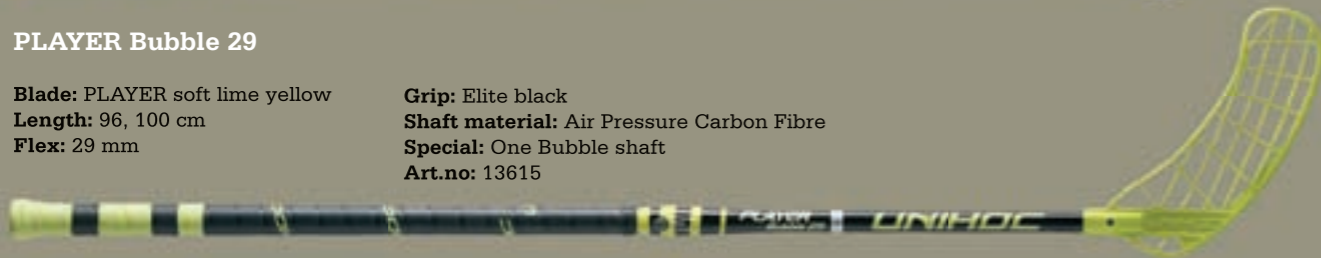

PLAYER

PLAYER 32

Blade: PLAYER soft red metallic
Length: 87, 92 cm
Flex: 32 mm

Grip: Elite red
Shaft material: Carbon reinforced composite
Art.no: 13601

PLAYER 29

Blade: PLAYER soft purple
Length: 92, 96, 100 cm
Flex: 29 mm

Grip: Elite white
Shaft material: Carbon reinforced composite
Art.no: 13607

PLAYER Bubble 29

Blade: PLAYER soft lime yellow
Length: 96, 100 cm
Flex: 29 mm

Grip: Elite black
Shaft material: Air Pressure Carbon Fibre
Special: One Bubble shaft
Art.no: 13615