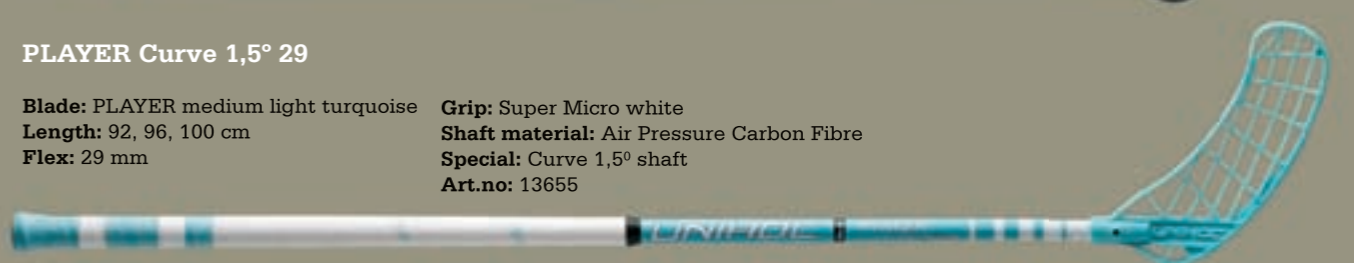

PLAYER Curve 1,5° 29

Blade: PLAYER medium light turquoise
Length: 92, 96, 100 cm
Flex: 29 mm

Grip: Super Micro white
Shaft material: Air Pressure Carbon Fibre
Special: Curve 1,5° shaft
Art.no: 13655