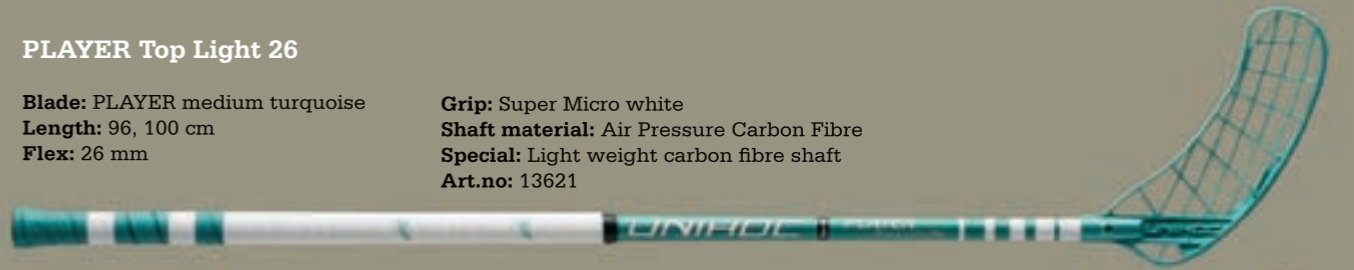

PLAYER Top Light 26

Blade: PLAYER medium turquoise
Length: 96, 100 cm
Flex: 26 mm

Grip: Super Micro white
Shaft material: Air Pressure Carbon Fibre
Special: Light weight carbon fibre shaft
Art.no: 13621