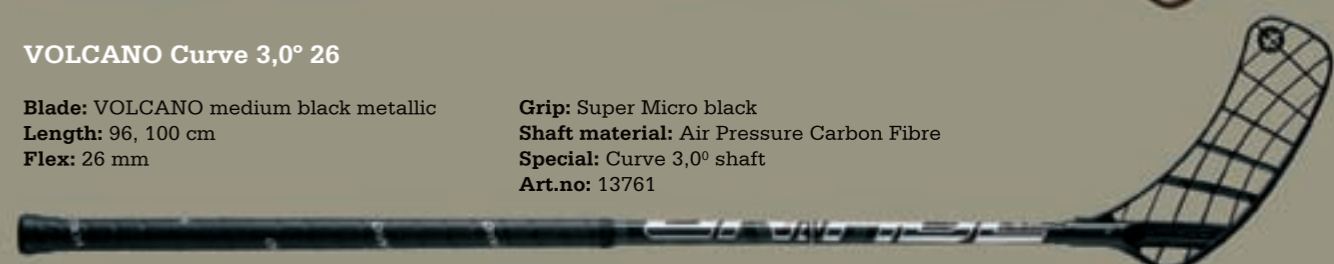

VOLCANO Curve 1,5° 26

Blade: VOLCANO medium brown
Length: 96, 100 cm
Flex: 26 mm

Grip: Super Micro VS-grip brown
Shaft material: Air Pressure Carbon Fibre
Special: Curve 1,5° shaft
Art.no: 13753

VOLCANO Curve 3,0° 26

Blade: VOLCANO medium black metallic
Length: 96, 100 cm
Flex: 26 mm

Grip: Super Micro black
Shaft material: Air Pressure Carbon Fibre
Special: Curve 3,0° shaft
Art.no: 13761

VOLCANO Curve 3,0° 23

Blade: VOLCANO medium black metallic
Length: 96, 100 cm
Flex: 23 mm