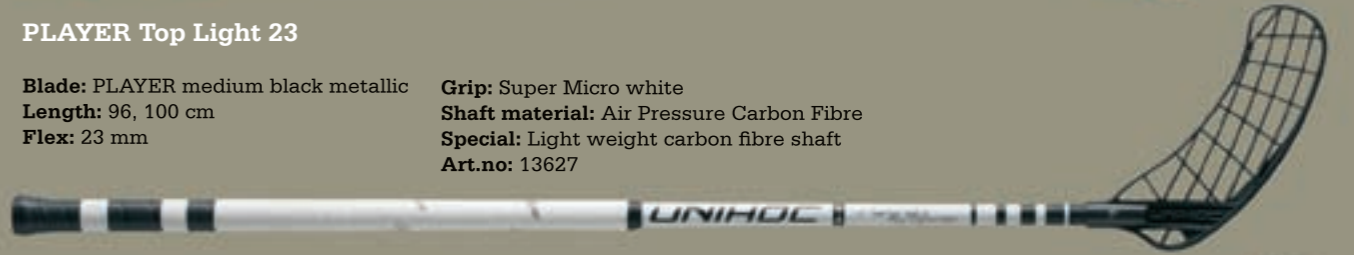

PLAYER Top Light 23

Blade: PLAYER medium black metallic
Length: 96, 100 cm
Flex: 23 mm

Grip: Super Micro white
Shaft material: Air Pressure Carbon Fibre
Special: Light weight carbon fibre shaft
Art.no: 13627