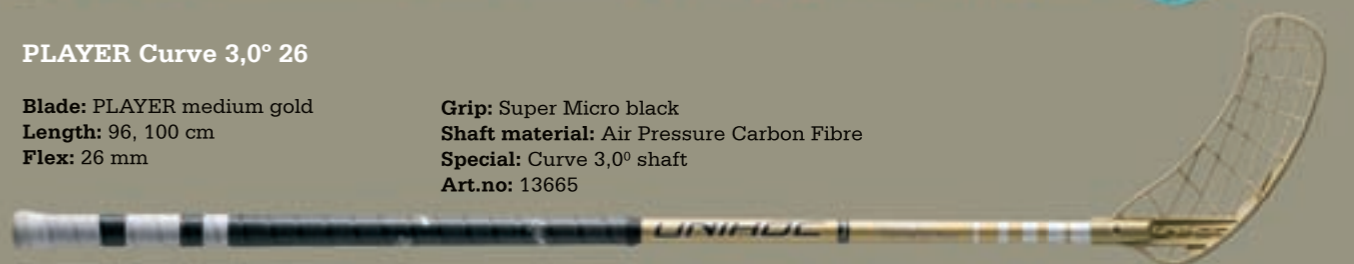

Grip: Super Micro black
Shaft material: Air Pressure Carbon Fibre
Special: Step power technique Bamboo shaft
Art.no: 13647

PLAYER Curve 1,5° 29

Blade: PLAYER medium light turquoise
Length: 92, 96, 100 cm
Flex: 29 mm

Grip: Super Micro white
Shaft material: Air Pressure Carbon Fibre
Special: Curve 1,5° shaft
Art.no: 13655

PLAYER Curve 3,0° 26

Blade: PLAYER medium gold
Length: 96, 100 cm
Flex: 26 mm

Grip: Super Micro black
Shaft material: Air Pressure Carbon Fibre
Special: Curve 3,0° shaft
Art.no: 13665