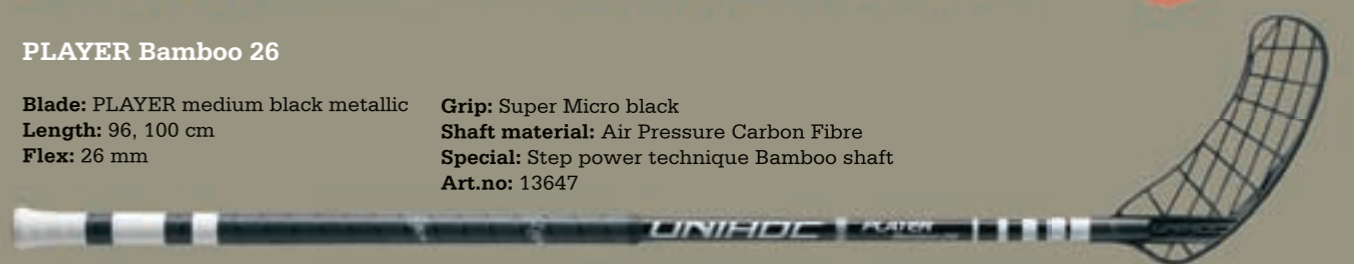

PLAYER Bamboo 26

Blade: PLAYER medium black metallic
Length: 96, 100 cm
Flex: 26 mm

Grip: Super Micro black
Shaft material: Air Pressure Carbon Fibre
Special: Step power technique Bamboo shaft
Art.no: 13647